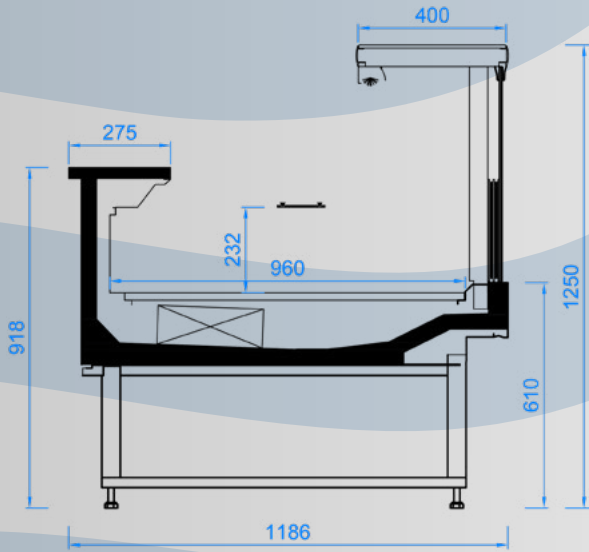

# Square Glass Freezer (Sardis 2DF)

## Square Glass Freezer 4' / 6' / 8' / 12'

### Dimensions

Exterior Height	1250 mm
Exterior Depth	1086 mm
Base Height	610 mm
Patch End Thickness	40 mm

### Cabinet Lengths Between Ends

4'	1250 mm
6'	1875 mm
8'	2500 mm
12'	3750 mm